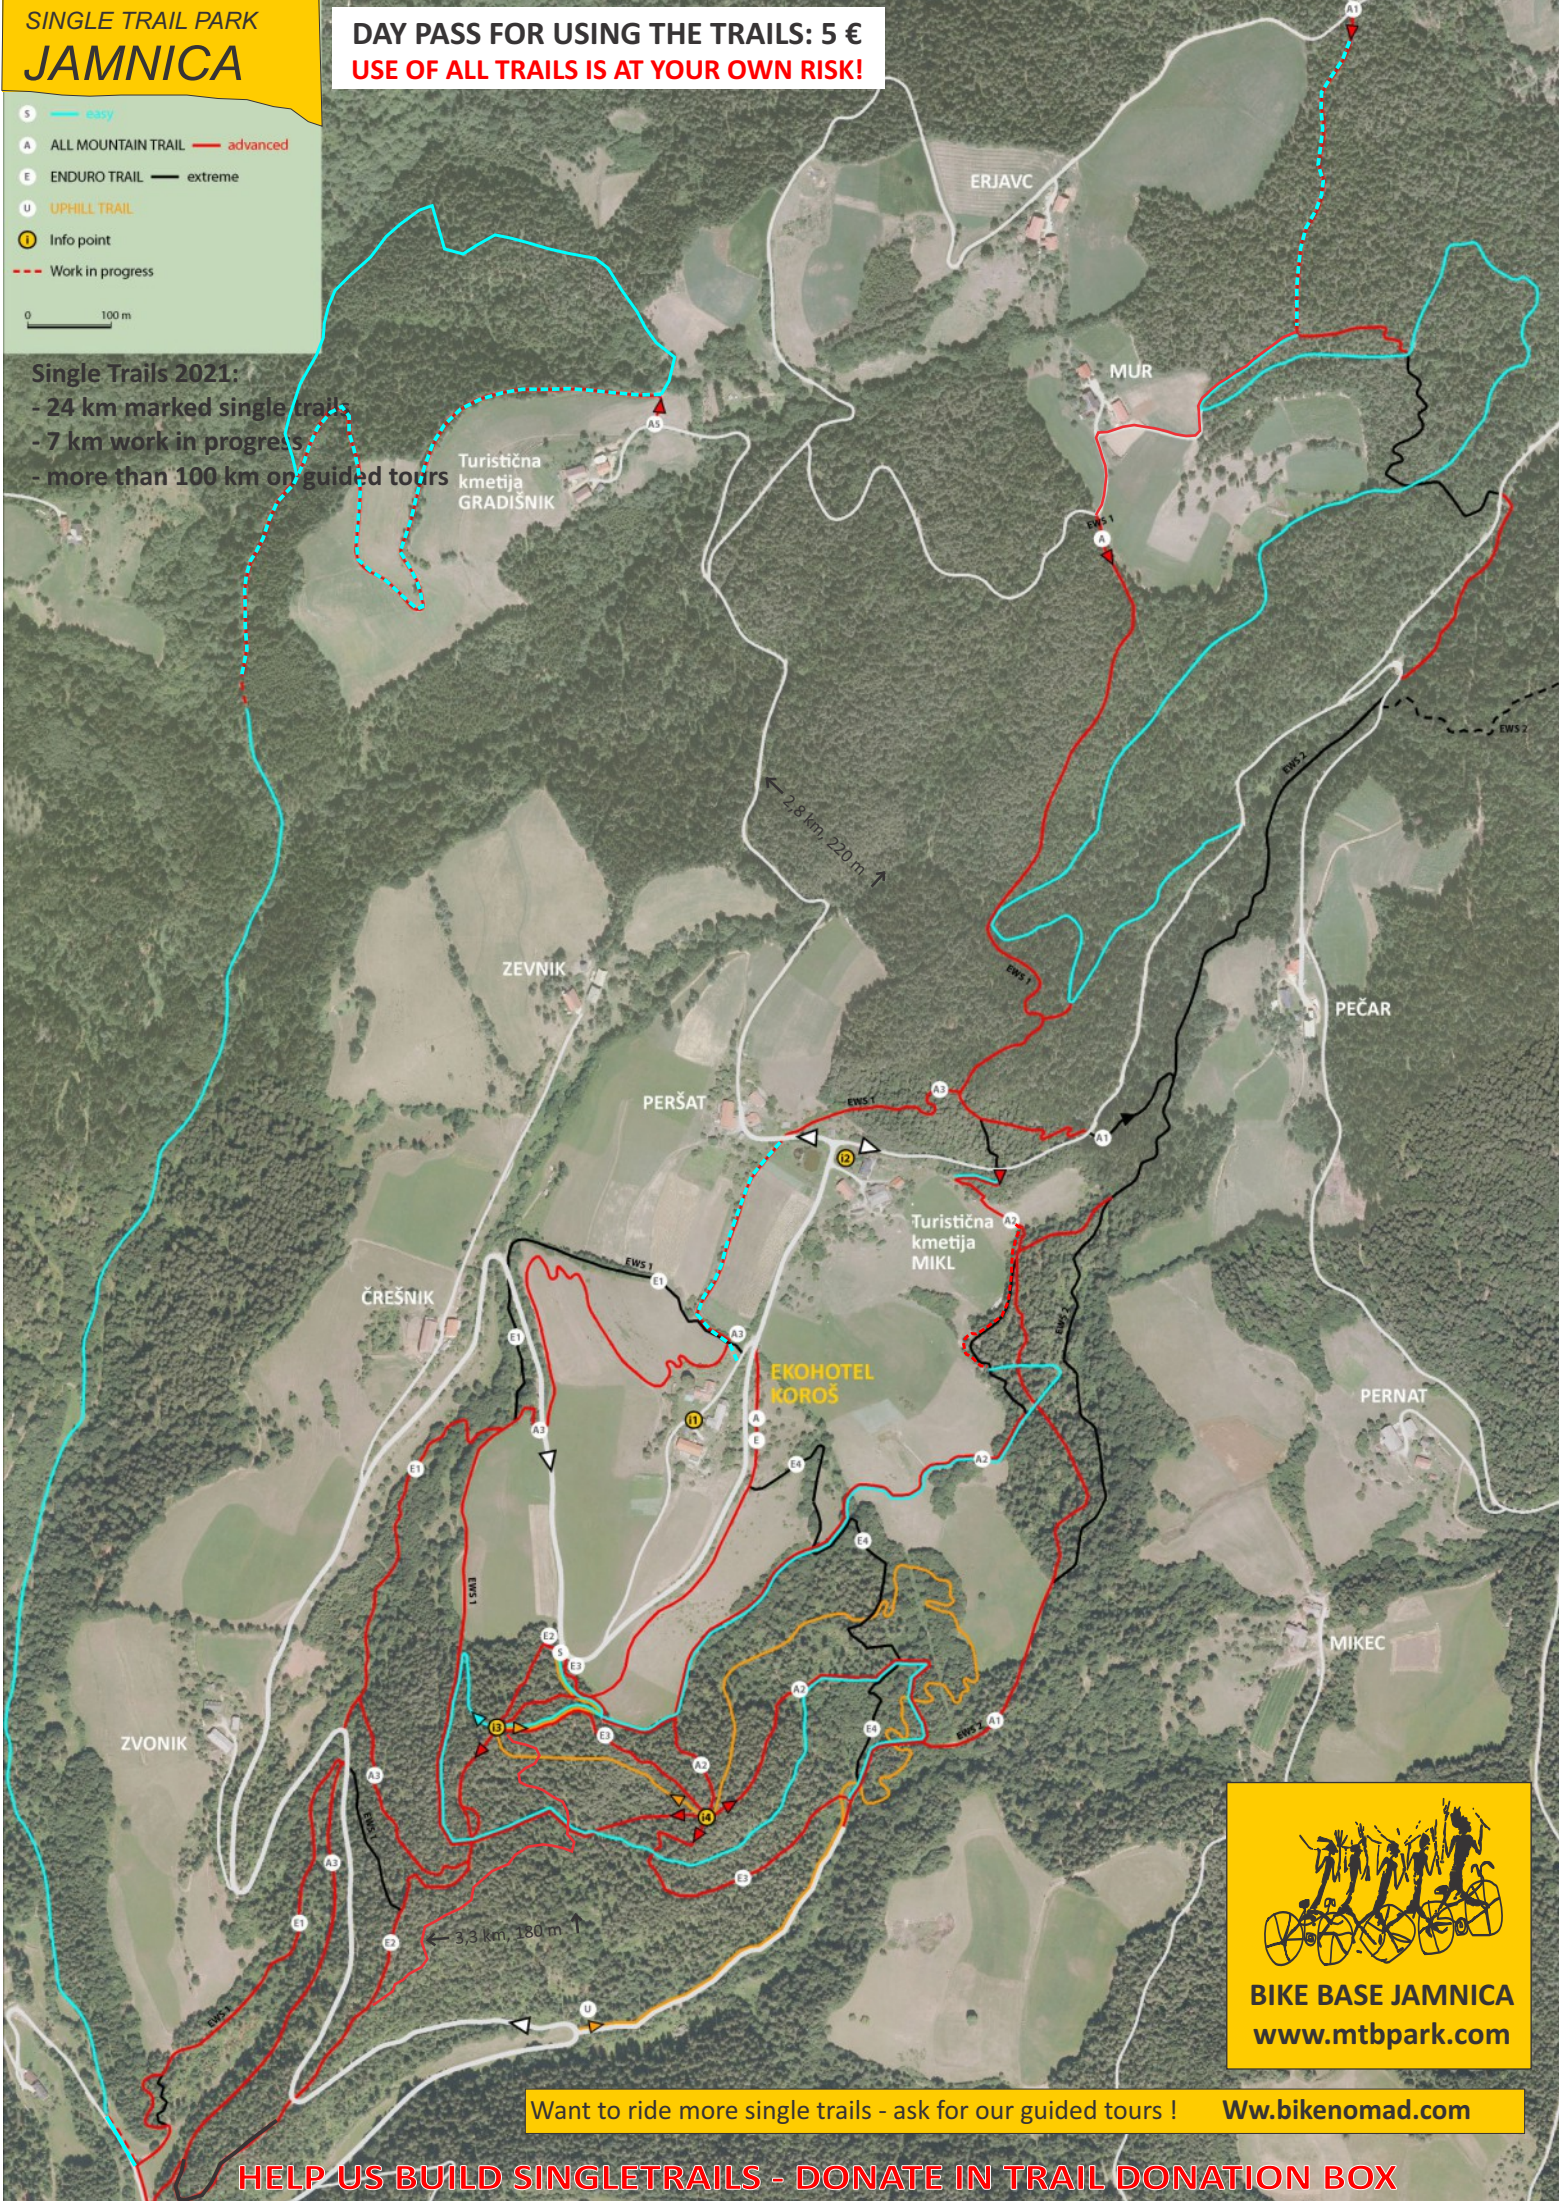

SINGLE TRAIL PARK
JAMNICA

DAY PASS FOR USING THE TRAILS: 5 €
USE OF ALL TRAILS IS AT YOUR OWN RISK!

- S — easy
- A ALL MOUNTAIN TRAIL — advanced
- E ENDURO TRAIL — extreme
- U UPHILL TRAIL —
- I Info point I
- - - Work in progress

0 100 m

Single Trails 2021:

- 24 km marked single trails
- 7 km work in progress
- more than 100 km on guided tours

BIKE BASE JAMNICA
www.mtbpark.com

Want to ride more single trails - ask for our guided tours ! Ww.bikenomad.com

HELP US BUILD SINGLETRAILS - DONATE IN TRAIL DONATION BOX